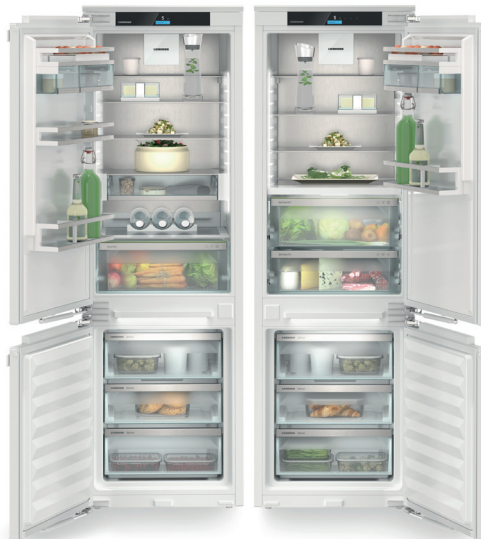

SICNci 5153

○ Prime

Pevné uchytenie dverí / integrovateľný spotrebič pre zabudovanie

Energetická trieda:	
Spotreba energie za rok / 24 hod:	181 / 0,495 kWh
Celkový objem:	254 l
Vnútorne rozmery v cm (V×Š×H):	177,2-178,8 / 56-57 / min. 55
Bežná MOC s DPH	2.299 €
MOC v kombinácii s Side-by-Side	2.099 €

Easy Fresh	Duo Cooling	No Frost	Super Cool	Super Frost	Vario Temp	Glass & Steel interior	Light Tower	Soft System
Touch & Swipe-Display	Smart Device	Vario Space